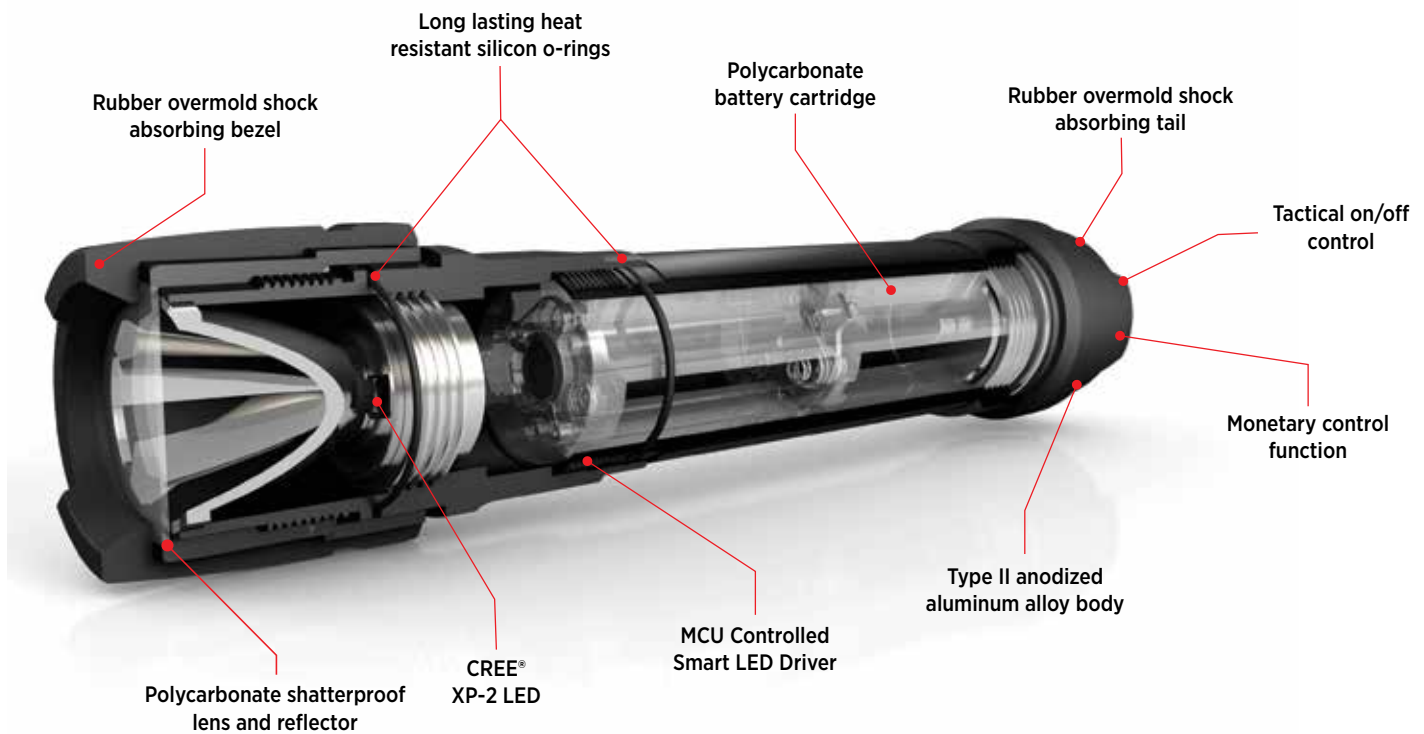

VIRTUALLY INDESTRUCTIBLE

BRAVE. BOLD. BRASH.

Virtually Indestructible lights offer bright, long-lasting light with a life-time guarantee and impressive drop tests.

WORK LIGHTS

VIRTUALLY INDESTRUCTIBLE LIGHTS

Stock # / SKU	Description	Lumens	Runtime	Beam distance	Batteries included	Case Qty.
DIY3AAA-BE	RAYOVAC® Workhorse™ Pro (3) AAA LED Virtually Indestructible Flashlight	250Hi/20Lo	3Hi/39Lo	171Hi/49Lo	3 AAA	4
DIYSP6AA-BA	RAYOVAC® Workhorse™ Pro (6) AA LED Virtually Indestructible Spotlight	670Hi/80Lo	8Hi/40Lo	440Hi/164Lo	6 AA	2

DIY3AAA-BE

DIYSP6AA-BA

VIRTUALLY INDESTRUCTIBLE LIGHTS

Stock # / SKU	Description	Lumens	Runtime	Beam distance	Batteries included	Case Qty.
DIY3AAA-B BULKA	RAYOVAC® Workhorse™ Pro (3) AAA LED Virtually Indestructible Flashlight	250Hi/20Lo	3Hi/39Lo	171Hi/49Lo	3 AAA	12
DIY2AA-BTA	RAYOVAC® Workhorse™ Pro (2) AA LED Virtually Indestructible Flashlight	300Hi/70Lo	2Hi/12Lo	161Hi/85Lo	2 AA	4
DIY6AA-BXTA	RAYOVAC® Workhorse™ Pro (6) AA LED Virtually Indestructible Flashlight	450Hi/45Lo	4Hi/25Lo	250Hi/85Lo	6 AA	4
DIYSW4AA-BXA	RAYOVAC® Workhorse™ Pro (4) AA LED Virtually Indestructible Swivel Light	200Hi/40Lo	4Hi/16Lo	80Hi/30Lo	4 AA	2
DIYPHL3AAA-BTA	RAYOVAC® Workhorse™ Pro (3)AAA LED Virtually Indestructible Headlight	180Hi/50Lo	5Hi/17Lo	136Hi/114Lo	3 AAA	4
DIYHPL3AAA-BTA	RAYOVAC® Workhorse™ Pro (3) AAA LED Virtually Indestructible Headlight	3Hi/60Lo	35Hi/14Lo	150Hi/75Lo	3 AAA	4
DIYLN3D-BA	RAYOVAC® Workhorse™ Pro (3) D LED Virtually Indestructible Lantern	530Hi/68Lo	40Hi/260Lo	13Hi/4.5Lo	3 D	4